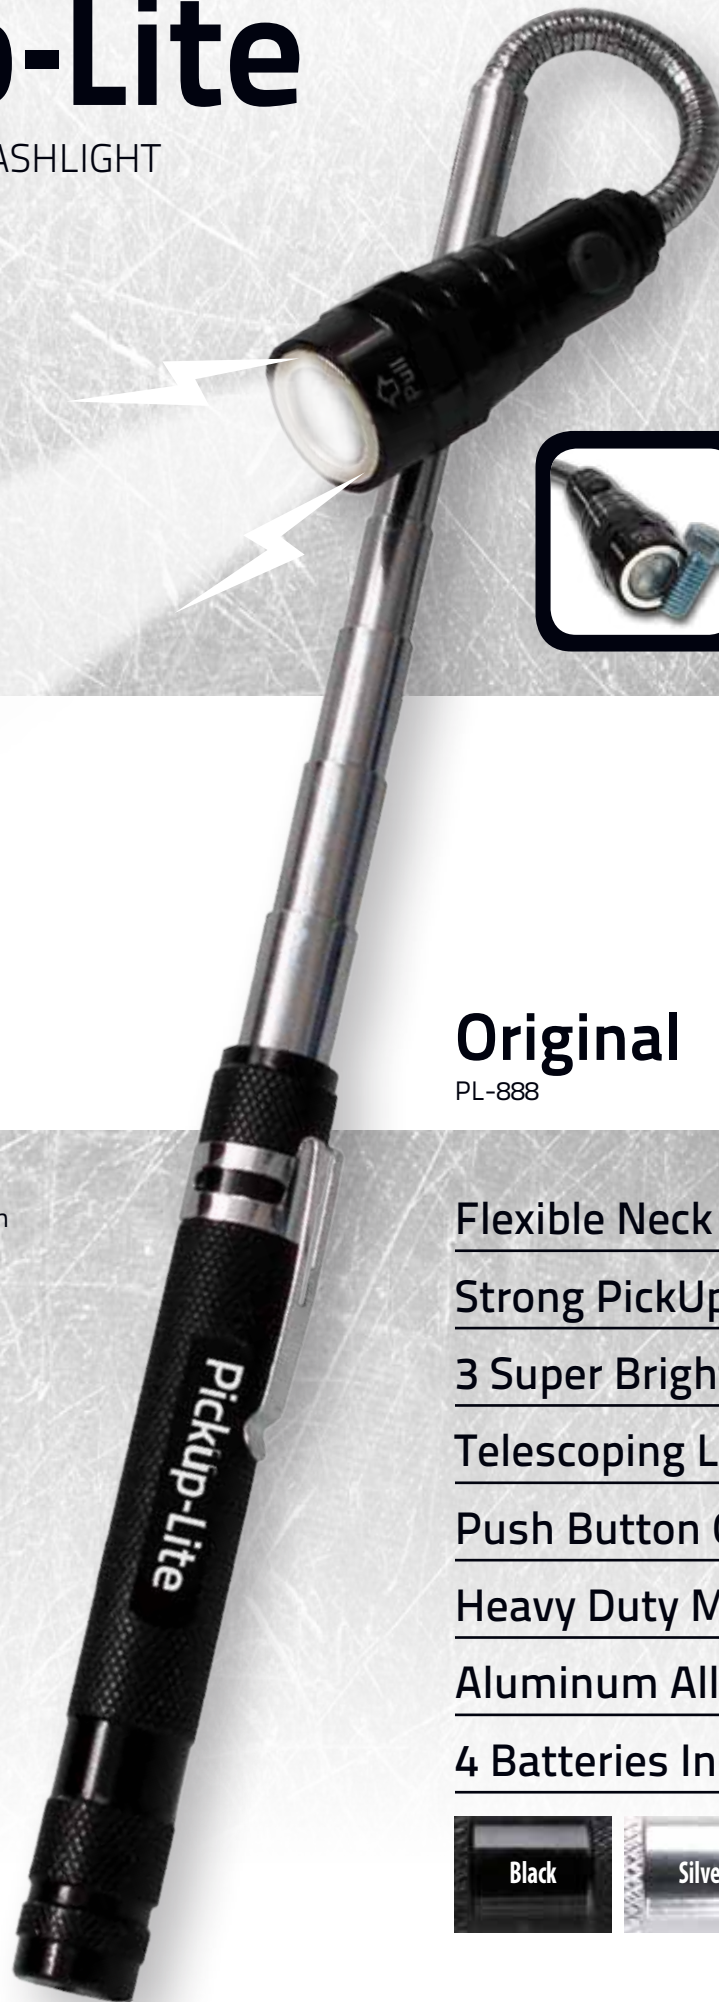

# Pickup-Lite

MORE THAN JUST A FLASHLIGHT

## Mini

PL-883

Telescoping length  
14.5 -37 cm

## Original

PL-888

Flexible Neck 210° Angle

Strong PickUp Power 2.3 kg

3 Super Bright White LEDS

Telescoping Length 17-55cm

Push Button On/Off Switch

Heavy Duty Metal Clip

Aluminum Alloy Body

4 Batteries Included (LR44)

2.3 kg  
Magnetic  
Power