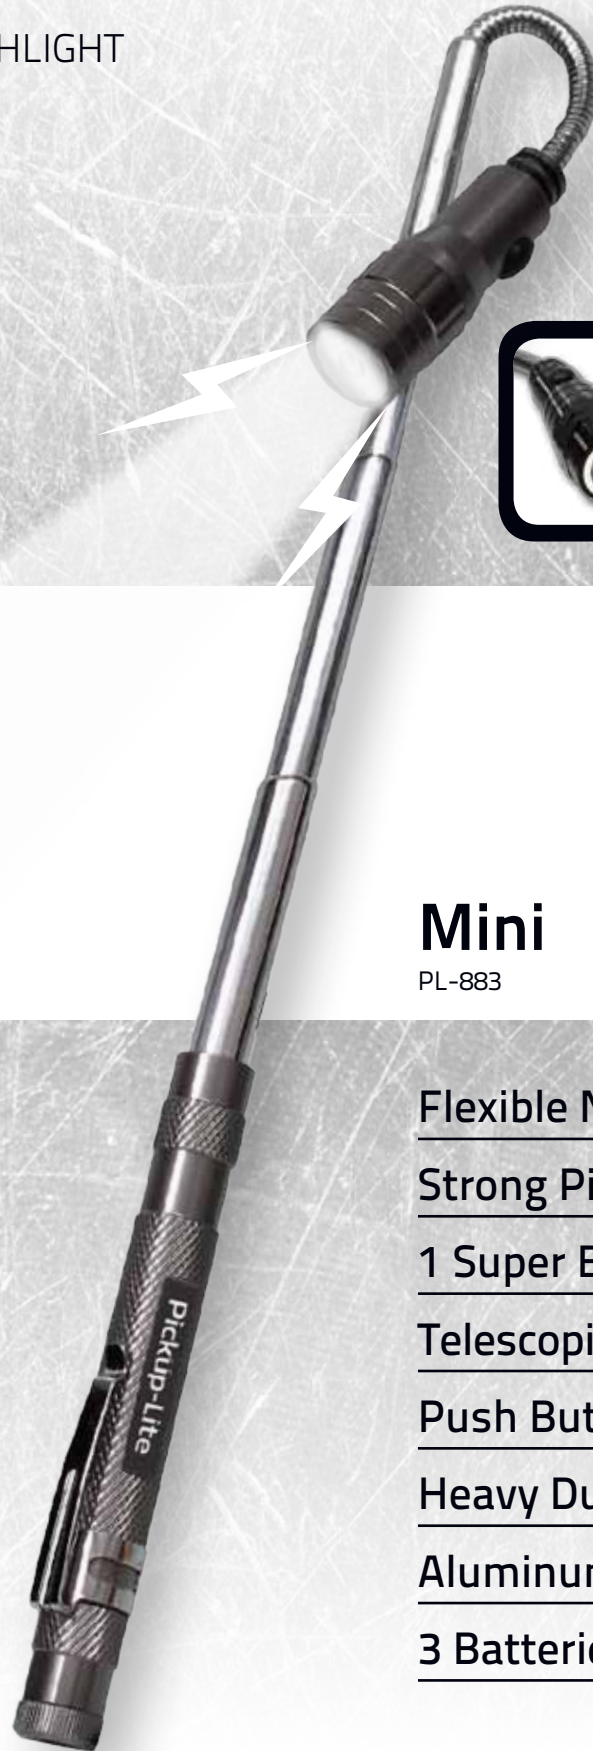

Pickup-Lite

MORE THAN JUST A FLASHLIGHT

Original

PL-888

Telescoping length
17-55cm

Mini

PL-883

2.3 kg
Magnetic
Power

POCKET
SIZE

Flexible Neck 210° Angle

Strong PickUp Power 2.3 kg

1 Super Bright White LED

Telescoping Length 14,5-37cm

Push Button On/Off Switch

Heavy Duty Metal Clip

Aluminum Alloy Body

3 Batteries Included (LR44)